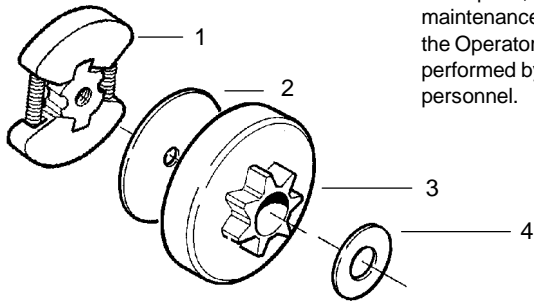

↗ = NEW PART NUMBER FOR THIS IPL ★ = REFER TO THE SERVICE REFERENCE INDICATED FOR MORE INFORMATION. (LOCATED AT END OF IPL)
 ● = THESE PARTS ARE ILLUSTRATED FOR CLARITY. ORDER COMPLETE ASSEMBLY.

Ref.	Part No.	Description	Ref.	Part No.	Description
1	530029813	Assy-Turbo Air Cleaner	13	530015968	Stud - Carb.
2	530019203	Seal - Turbo Clean	14	530016008	Nut
3	530029814	Sleeve-Intake	15	530029811	Air-Filter - Top
4	530053435	Seal-Impulse	16	530015899	Screw
5	530015814	Screw	17	545006044	Kit-Muffler (Includes 20,21 & 22)
6	530037465	Adapter - Carb.	18	530016359	Nut-Brass
7	530019172	Gasket-Carburetor	19	530055600	Cover-Bolt
8	530071692	Carburetor-WT-660	20	530016338	Screw-Muffler
9	530035587	Grommet-Final	21	530055128	Gasket-Muffler
10	530047767	Plate - Support	22	530055171	Backplate-Muffler
11	530015896	Screw	23	530056363	Assy. -Bearing and Seal
12	530036582	Air Filter - Bottom	24	530029794	Assy-Crankshaft & Rod

⚠ WARNING

All repairs, adjustments and maintenance not described in the Operator's Manual must be performed by qualified service personnel.

Ref.	Part No.	Description	Ref.	Part No.	Description
1	530014949	Assy-Clutch	18	530036043	Plate-Bar Stud (support)
2	530015611	Washer-Clutch	19	530015877	Bar Bolt
3	530047061	Assy-Clutch Drum w/Bearing	20	530015878	Screw
4	530015907	Washer-Thrust	21	530029850	Chain Catcher
5	530014776	Assy-Oil Pickup and screen (Incl. 6,7)	22	530015893	Screw
6	530056533	Filter-Oil	23	530052428	Cover-Limiter
7	545037101	Assy-Pickup	24	530015922	Nut-Type "U" Speed
8	530015896	Screw	25	530029830	Grommet-Choke
9	530014410	Assy-Oil Pump	26	530029831	Lever-Choke
10	530029833	Worm Gear - Oil Pump	27	530069942	Kit - Chassis Ass'y.
11	545033501	Tube-Oil Vent	28	530015922	Nut-Type "U" Speed
12	530055322	Retainer (U-Clip)	29	530029800	Plate-Baffle
13	530055174	Shield-Heat	30	530016037	Screw
14	530015896	Screw (optional)	31	501765602	Assy.- Oil Tank Cap
15	530015917	Nut			
16	530047855	Plate-Bar			
17	530019228	Gasket-oil tank			