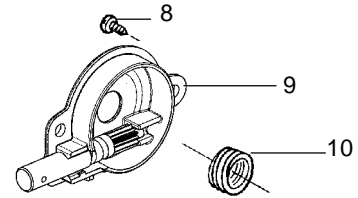

PARTS LIST NO. 530163750		HUSQVARNA PARTS LIST	MODEL(s) 141 LE	
DATE 4/09/08	Replaces 530163750-8/02/07		NOTE: Illustration may differ from actual model due to design changes	PAGE NO. 3

⚠ WARNING

All repairs, adjustments and maintenance not described in the Operator's Manual must be performed by qualified service personnel.

Ref.	Part No.	Description	Ref.	Part No.	Description
1	530014949	Assy-Clutch	18	530036043	Plate-Bar Stud (support)
2	530015611	Washer-Clutch	19	530015877	Bar Bolt
3	530047061	Assy-Clutch Drum w/Bearing	20	530015878	Screw
4	530015907	Washer-Thrust	21	530029850	Chain Catcher
5	530014776	Assy-Oil Pickup and screen (Incl. 6,7)	22	530015893	Screw
6	530056533	Filter-Oil	23	530052428	Cover-Limiter
7	545037101	Assy-Pickup	24	530015922	Nut-Type "U" Speed
8	530015896	Screw	25	530029830	Grommet-Choke
9	530014410	Assy-Oil Pump	26	530029831	Lever-Choke
10	530029833	Worm Gear - Oil Pump	27	530069942	Kit - Chassis Ass'y.
11	545033501	Tube-Oil Vent	28	530015922	Nut-Type "U" Speed
12	530055322	Retainer (U-Clip)	29	530029800	Plate-Baffle
13	530055174	Shield-Heat	30	530016037	Screw
14	530015896	Screw (optional)	31	501765602	Assy.- Oil Tank Cap
15	530015917	Nut			
16	530047855	Plate-Bar			
17	530019228	Gasket-oil tank			

✓ = NEW PART NUMBER FOR THIS IPL   * = REFER TO THE SERVICE REFERENCE INDICATED FOR MORE INFORMATION. (LOCATED AT END OF IPL)
● = THESE PARTS ARE ILLUSTRATED FOR CLARITY. ORDER COMPLETE ASSEMBLY.