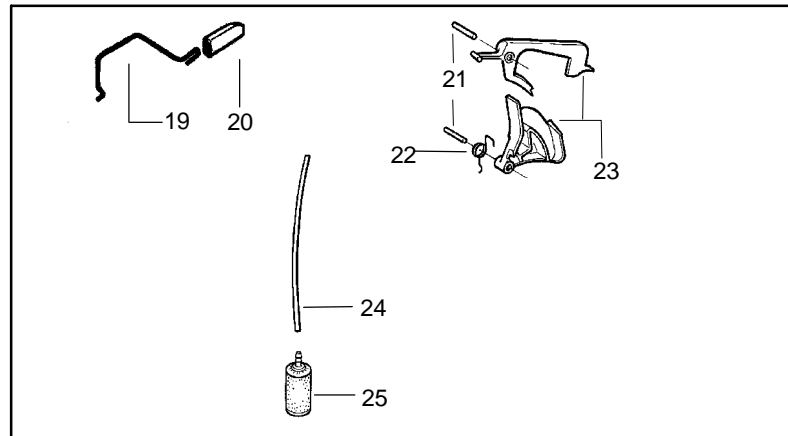

Ref.	Part No.	Description	Ref.	Part No.	Description	Ref.	Part No.	Description
1	530150318	Handle-Starter	12	530015896	Screw	25	530014497	Assy.- Fuel Pickup
2	530069232	Kit-Rope	13	503717901	Switch-Ignition	26	530015940	Screw
3	530015920	Screw	14	530039147	Assy. -Flywheel	27	530029870	Isolator
4	530016080	Screw	15	530015127	Washer-Flywheel	28	530055613	Assy. -Tank/Handle
5	530069313	Kit-Starter Pulley	16	530016071	Nut	29	530015843	Screw
6	530015891	Spring-Recoil	17	545121901	Screw	30	530049876	Handle-Front
7	530047599	Assy-Fan Housing	18	530039143	Module - Ignition	31	530052439	Isolator-Front Handle
8	530015892	Screw	19	530029869	Wire - Throttle	32	530029984	Isolator
9	530015893	Screw	20	530029863	Cap - Wire	33	530026119	Valve - Check
10	530058562	Decal - Fan Housing	21	530029860	Pin	34	530038264	Plug - Vent
11	530403257	Assy-Leadwire Harness	22	530029861	Spring	35	530071266	Kit-Assy. Fuel Cap
			23	530069587	Kit - Throttle Trigger			
			24	530069247	Kit - Fuel line			

✓ = NEW PART NUMBER FOR THIS IPL   * = REFER TO THE SERVICE REFERENCE INDICATED FOR MORE INFORMATION. (LOCATED AT END OF IPL)
● = THESE PARTS ARE ILLUSTRATED FOR CLARITY. ORDER COMPLETE ASSEMBLY.