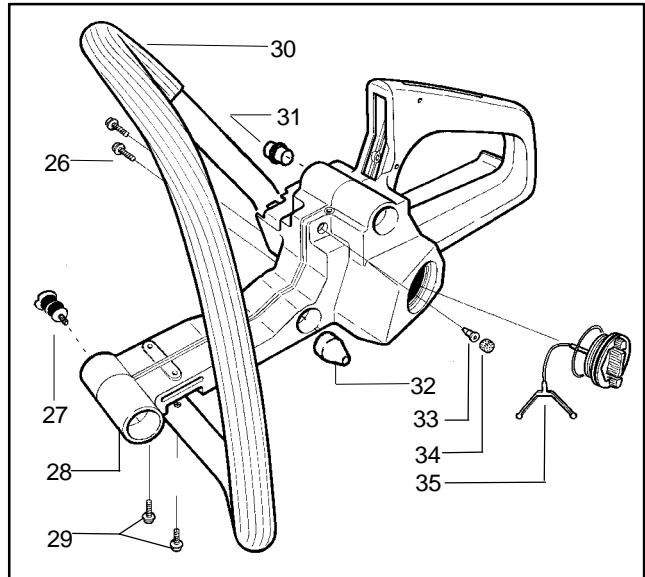

Ref.	Part No.	Description	Ref.	Part No.	Description	Ref.	Part No.	Description
1	530150318	Handle-Starter	12	530015896	Screw	25	530014497	Assy.- Fuel Pickup
2	530069232	Kit-Rope	13	503717901	Switch-Ignition	26	530015940	Screw
3	530015920	Screw	14	530039147	Assy. -Flywheel	27	530029870	Isolator
4	530016080	Screw	15	530015127	Washer-Flywheel	28	530055613	Assy. -Tank/Handle
5	530069313	Kit-Starter Pulley	16	530016071	Nut	29	530015843	Screw
6	530015891	Spring-Recoil	17	545121901	Screw	30	530049876	Handle-Front
7	530047599	Assy-Fan Housing	18	530039143	Module - Ignition	31	530052439	Isolator-Front Handle
8	530015892	Screw	19	530029869	Wire - Throttle	32	530029984	Isolator
9	530015893	Screw	20	530029863	Cap - Wire	33	530026119	Valve - Check
10	530058562	Decal - Fan Housing	21	530029860	Pin	34	530038264	Plug - Vent
11	530403257	Assy-Leadwire Harness	22	530029861	Spring	35	530071266	Kit-Assy. Fuel Cap
			23	530069587	Kit - Throttle Trigger			
			24	530069247	Kit - Fuel line			

✓ = NEW PART NUMBER FOR THIS IPL   * = REFER TO THE SERVICE REFERENCE INDICATED FOR MORE INFORMATION. (LOCATED AT END OF IPL)
● = THESE PARTS ARE ILLUSTRATED FOR CLARITY. ORDER COMPLETE ASSEMBLY.