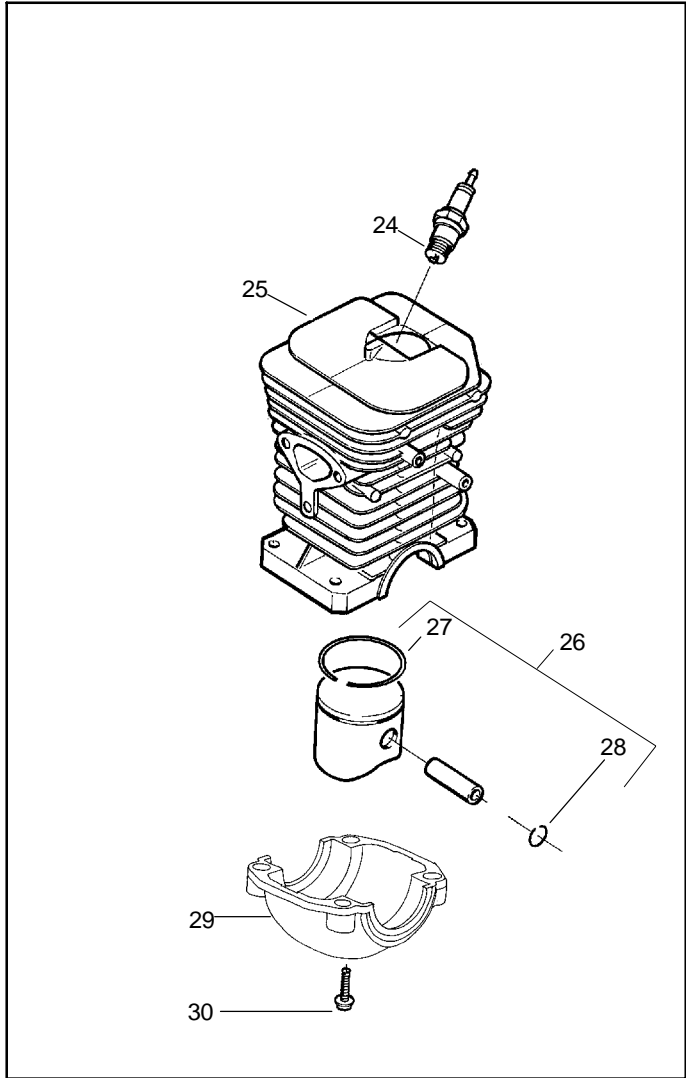

141 LE

Spare parts

Ersatzteile

Pièces détachées

Reserve onderdelen

Repuestos

Reservdelar

Ref.	Part No.	Description	Ref.	Part No.	Description
1	530071348	Kit- Lever & Link Assy.	26	530069454	Kit-Piston (Includes pin and 28-29)
2	530029879	Pin-Pivot	27	530029982	Ring-Piston (40cc)
3	530015915	Pin-Link	28	530015697	Piston Pin Retainer
4	530015911	Screw	29	530049794	Cap-Crankcase
5	530054741	Assy-Front Link	30	530015897	Screw
6	530016237	Spring-Chain Brake			Not Shown
7	530038593	Retainer			530163875 Manual-Operator's - U.S.- California Only
8	530016384	Screw			530031135 Scrench
9	530056531	Journal-Right			530047839 Decal-Warning
10	530029881	Journal-Left			
11	530015910	Spring-Handguard			
12	530015913	Pin-Spring			
13	530052232	Band-Brake			
14	530054802	Assy-Chain Brake			
15	530029878	Spring-Position			
16	530049483	Cover-Clutch			
17	530015826	Pin-Bar Adjusting			
18	530038593	Retainer			
19	530016110	Screw-Bar Adjusting			
20	530053035	Cover-Chain Brake Spring			
21	530015911	Screw			
22	530016154	Screw			
23	530047609	Assy-Cylinder Shield (incl. 22)			
24	952030150	Spark Plug (RCJ-7Y)			
25	530069941	Kit-Cylinder (incl.#29 pg. 1 & #23 pg. 2)			