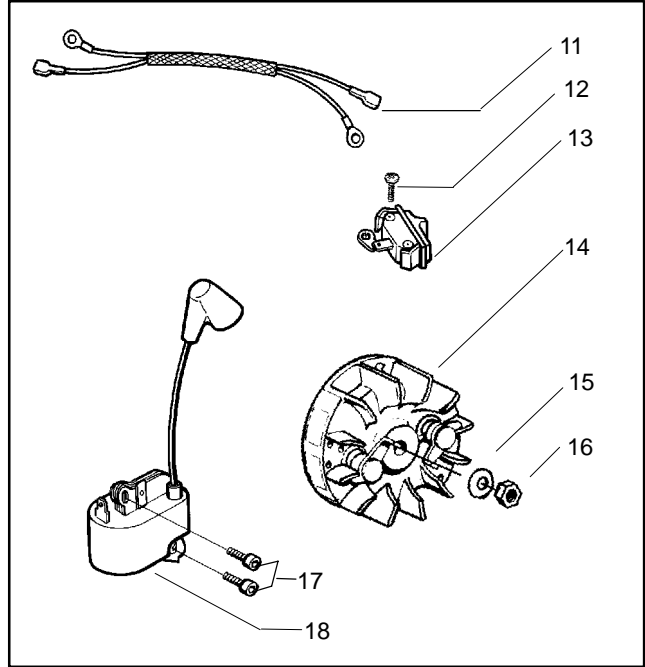

Ref.	Part No.	Description	Ref.	Part No.	Description	Ref.	Part No.	Description
1	530150318	Handle-Starter	12	530015896	Screw	25	530014497	Assy.- Fuel Pickup
2	530069232	Kit-Rope	13	503717901	Switch-Ignition	26	530015940	Screw
3	530015920	Screw	14	530039147	Assy. -Flywheel	27	530029870	Isolator
4	530016080	Screw	15	530015127	Washer-Flywheel	28	530055613	Assy. -Tank/Handle
5	530069313	Kit-Starter Pulley	16	530016071	Nut	29	530015843	Screw
6	530015891	Spring-Recoil	17	545121901	Screw	30	530049876	Handle-Front
7	530047599	Assy-Fan Housing	18	530039143	Module - Ignition	31	530052439	Isolator-Front Handle
8	530015892	Screw	19	530029869	Wire - Throttle	32	530029984	Isolator
9	530015893	Screw	20	530029863	Cap - Wire	33	530026119	Valve - Check
10	530058562	Decal - Fan Housing	21	530029860	Pin	34	530038264	Plug - Vent
11	530403257	Assy-Leadwire Harness	22	530029861	Spring	35	530071266	Kit-Assy. Fuel Cap
			23	530069587	Kit - Throttle Trigger			
			24	530069247	Kit - Fuel line			

✓ = NEW PART NUMBER FOR THIS IPL   * = REFER TO THE SERVICE REFERENCE INDICATED FOR MORE INFORMATION. (LOCATED AT END OF IPL)
● = THESE PARTS ARE ILLUSTRATED FOR CLARITY. ORDER COMPLETE ASSEMBLY.