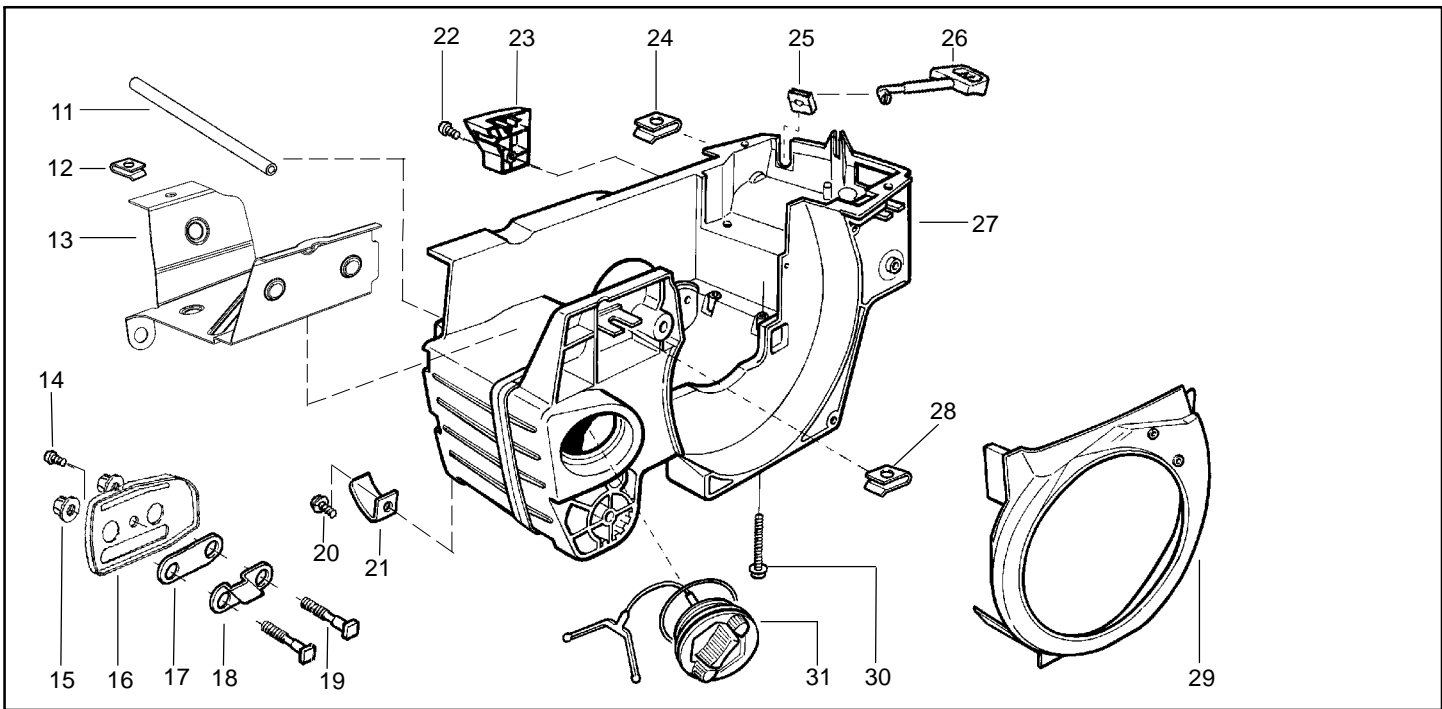

PARTS LIST NO. 530163750		HUSQVARNA PARTS LIST	MODEL(s) 141 LE	
DATE 4/09/08	Replaces 530163750-8/02/07		NOTE: Illustration may differ from actual model due to design changes	PAGE NO. 3

⚠ WARNING

All repairs, adjustments and maintenance not described in the Operator's Manual must be performed by qualified service personnel.

Ref.	Part No.	Description	Ref.	Part No.	Description
1	530014949	Assy-Clutch	18	530036043	Plate-Bar Stud (support)
2	530015611	Washer-Clutch	19	530015877	Bar Bolt
3	530047061	Assy-Clutch Drum w/Bearing	20	530015878	Screw
4	530015907	Washer-Thrust	21	530029850	Chain Catcher
5	530014776	Assy-Oil Pickup and screen (Incl. 6,7)	22	530015893	Screw
6	530056533	Filter-Oil	23	530052428	Cover-Limiter
7	545037101	Assy-Pickup	24	530015922	Nut-Type "U" Speed
8	530015896	Screw	25	530029830	Grommet-Choke
9	530014410	Assy-Oil Pump	26	530029831	Lever-Choke
10	530029833	Worm Gear - Oil Pump	27	530069942	Kit - Chassis Ass'y.
11	545033501	Tube-Oil Vent	28	530015922	Nut-Type "U" Speed
12	530055322	Retainer (U-Clip)	29	530029800	Plate-Baffle
13	530055174	Shield-Heat	30	530016037	Screw
14	530015896	Screw (optional)	31	501765602	Assy.- Oil Tank Cap
15	530015917	Nut			
16	530047855	Plate-Bar			
17	530019228	Gasket-oil tank			

✓ = NEW PART NUMBER FOR THIS IPL   * = REFER TO THE SERVICE REFERENCE INDICATED FOR MORE INFORMATION. (LOCATED AT END OF IPL)
● = THESE PARTS ARE ILLUSTRATED FOR CLARITY. ORDER COMPLETE ASSEMBLY.