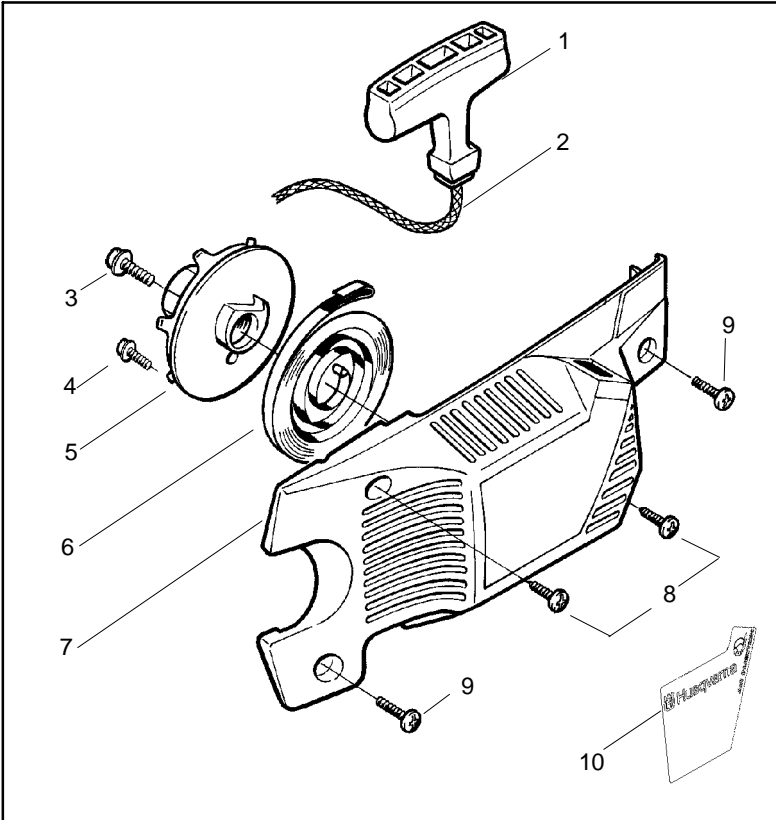

Ref.	Part No.	Description	Ref.	Part No.	Description	Ref.	Part No.	Description
1	530150318	Handle-Starter	12	530015896	Screw	25	530014497	Assy.- Fuel Pickup
2	530069232	Kit-Rope	13	503717901	Switch-Ignition	26	530015940	Screw
3	530015920	Screw	14	530039147	Assy. -Flywheel	27	530029870	Isolator
4	530016080	Screw	15	530015127	Washer-Flywheel	28	530055613	Assy. -Tank/Handle
5	530069313	Kit-Starter Pulley	16	530016071	Nut	29	530015843	Screw
6	530015891	Spring-Recoil	17	545121901	Screw	30	530049876	Handle-Front
7	530047599	Assy-Fan Housing	18	530039143	Module - Ignition	31	530052439	Isolator-Front Handle
8	530015892	Screw	19	530029869	Wire - Throttle	32	530029984	Isolator
9	530015893	Screw	20	530029863	Cap - Wire	33	530026119	Valve - Check
10	530058562	Decal - Fan Housing	21	530029860	Pin	34	530038264	Plug - Vent
11	530403257	Assy-Leadwire Harness	22	530029861	Spring	35	530071266	Kit-Assy. Fuel Cap
			23	530069587	Kit - Throttle Trigger			
			24	530069247	Kit - Fuel line			

✓ = NEW PART NUMBER FOR THIS IPL   * = REFER TO THE SERVICE REFERENCE INDICATED FOR MORE INFORMATION. (LOCATED AT END OF IPL)
● = THESE PARTS ARE ILLUSTRATED FOR CLARITY. ORDER COMPLETE ASSEMBLY.