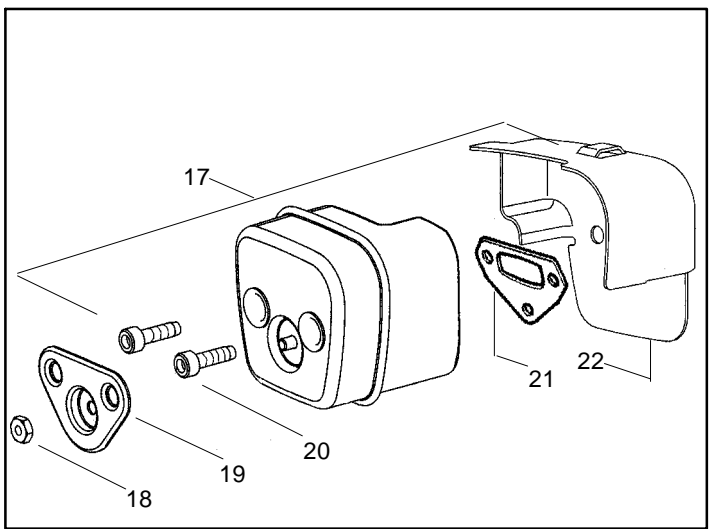

Ref.	Part No.	Description	Ref.	Part No.	Description
1	530029813	Assy-Turbo Air Cleaner	13	530015968	Stud - Carb.
2	530019203	Seal - Turbo Clean	14	530016008	Nut
3	530029814	Sleeve-Intake	15	530029811	Air-Filter - Top
4	530053435	Seal-Impulse	16	530015899	Screw
5	530015814	Screw	17	545006044	Kit-Muffler (Includes 20,21 & 22)
6	530037465	Adapter - Carb.	18	530016359	Nut-Brass
7	530019172	Gasket-Carburetor	19	530055600	Cover-Bolt
8	530071692	Carburetor-WT-660	20	530016338	Screw-Muffler
9	530035587	Grommet-Final	21	530055128	Gasket-Muffler
10	530047767	Plate - Support	22	530055171	Backplate-Muffler
11	530015896	Screw	23	530056363	Assy. -Bearing and Seal
12	530036582	Air Filter - Bottom	24	530029794	Assy-Crankshaft & Rod

✓ = NEW PART NUMBER FOR THIS IPL
● = THESE PARTS ARE ILLUSTRATED FOR CLARITY. ORDER COMPLETE ASSEMBLY.