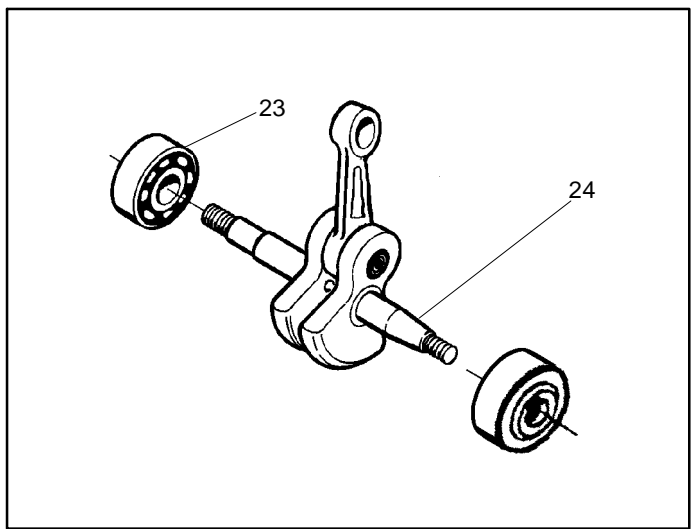

Ref.	Part No.	Description	Ref.	Part No.	Description
1	530029813	Assy-Turbo Air Cleaner	13	530015968	Stud - Carb.
2	530019203	Seal - Turbo Clean	14	530016008	Nut
3	530029814	Sleeve-Intake	15	530029811	Air-Filter - Top
4	530053435	Seal-Impulse	16	530015899	Screw
5	530015814	Screw	17	545006044	Kit-Muffler (Includes 20,21 & 22)
6	530037465	Adapter - Carb.	18	530016359	Nut-Brass
7	530019172	Gasket-Carburetor	19	530055600	Cover-Bolt
8	530071692	Carburetor-WT-660	20	530016338	Screw-Muffler
9	530035587	Grommet-Final	21	530055128	Gasket-Muffler
10	530047767	Plate - Support	22	530055171	Backplate-Muffler
11	530015896	Screw	23	530056363	Assy. -Bearing and Seal
12	530036582	Air Filter - Bottom	24	530029794	Assy-Crankshaft & Rod

✓ = NEW PART NUMBER FOR THIS IPL
● = THESE PARTS ARE ILLUSTRATED FOR CLARITY. ORDER COMPLETE ASSEMBLY.