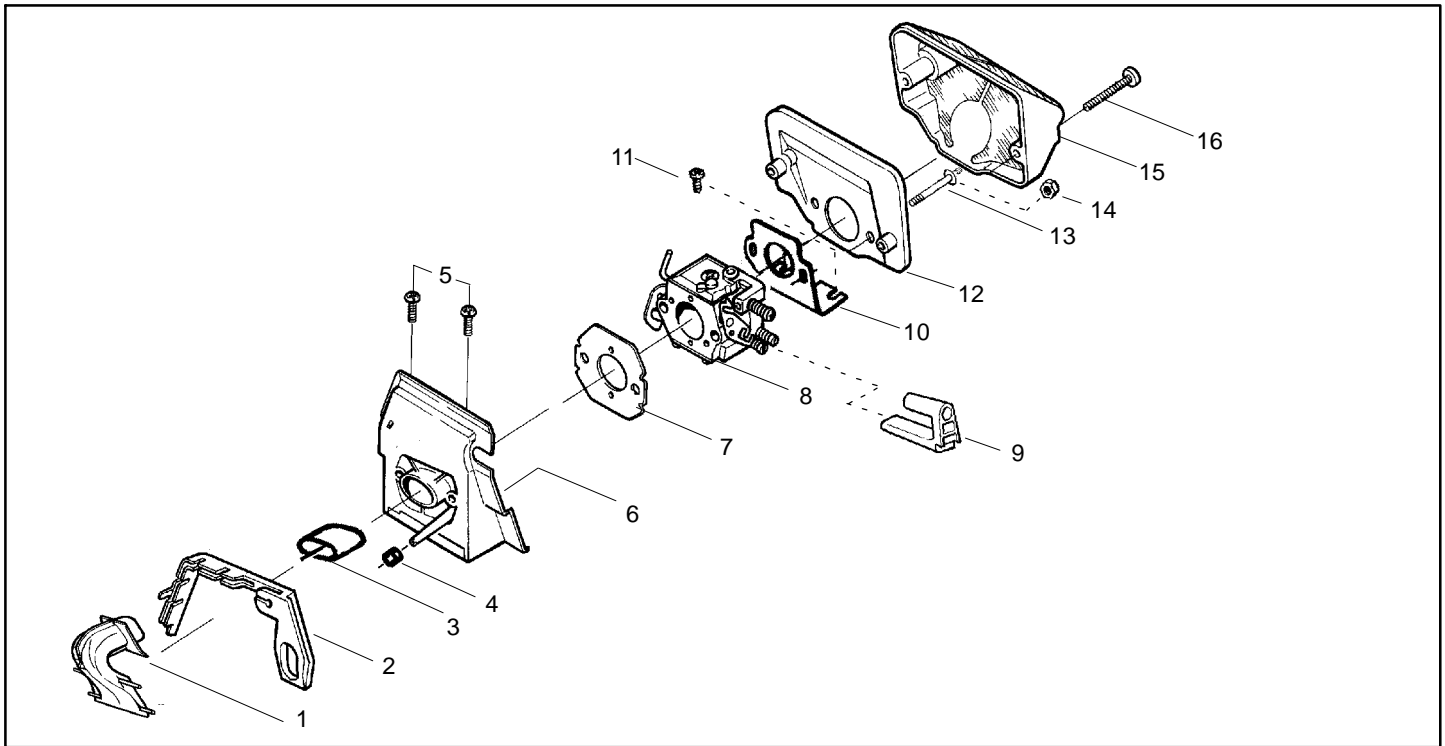

↗ = NEW PART NUMBER FOR THIS IPL ★ = REFER TO THE SERVICE REFERENCE INDICATED FOR MORE INFORMATION. (LOCATED AT END OF IPL)
 ● = THESE PARTS ARE ILLUSTRATED FOR CLARITY. ORDER COMPLETE ASSEMBLY.

Ref.	Part No.	Description	Ref.	Part No.	Description
1	530029813	Assy-Turbo Air Cleaner	13	530015968	Stud - Carb.
2	530019203	Seal - Turbo Clean	14	530016008	Nut
3	530029814	Sleeve-Intake	15	530029811	Air-Filter - Top
4	530053435	Seal-Impulse	16	530015899	Screw
5	530015814	Screw	17	545006044	Kit-Muffler (Includes 20,21 & 22)
6	530037465	Adapter - Carb.	18	530016359	Nut-Brass
7	530019172	Gasket-Carburetor	19	530055600	Cover-Bolt
8	530071692	Carburetor-WT-660	20	530016338	Screw-Muffler
9	530035587	Grommet-Final	21	530055128	Gasket-Muffler
10	530047767	Plate - Support	22	530055171	Backplate-Muffler
11	530015896	Screw	23	530056363	Assy. -Bearing and Seal
12	530036582	Air Filter - Bottom	24	530029794	Assy-Crankshaft & Rod