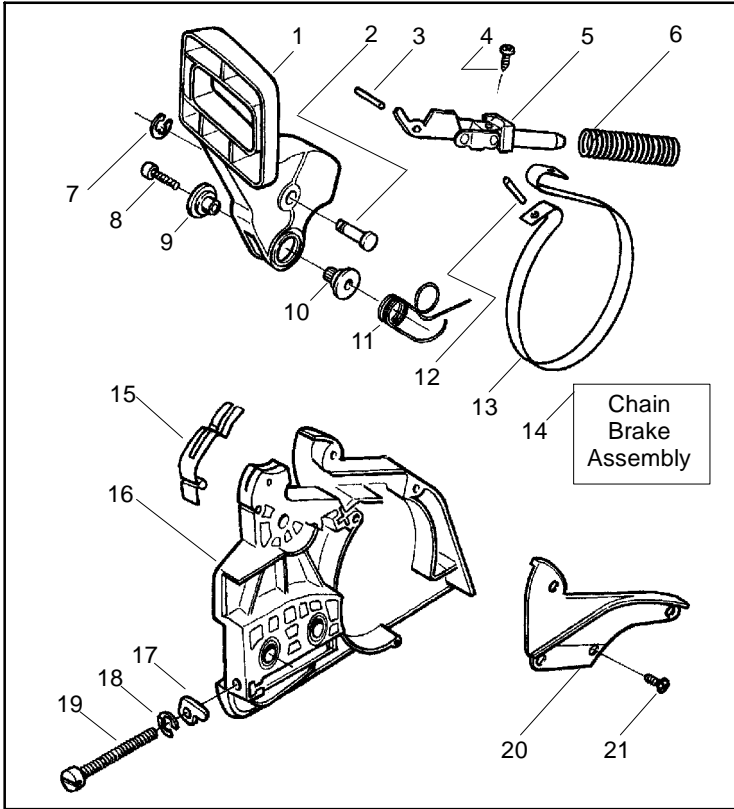

141 LE

Spare parts

Ersatzteile

Pièces détachées

Reserve onderdelen

Repuestos

Reservdelar

Ref.	Part No.	Description	Ref.	Part No.	Description
1	530071348	Kit- Lever & Link Assy.	26	530069454	Kit-Piston (Includes pin and 28-29)
2	530029879	Pin-Pivot	27	530029982	Ring-Piston (40cc)
3	530015915	Pin-Link	28	530015697	Piston Pin Retainer
4	530015911	Screw	29	530049794	Cap-Crankcase
5	530054741	Assy-Front Link	30	530015897	Screw
6	530016237	Spring-Chain Brake			Not Shown
7	530038593	Retainer			530163875 Manual-Operator's - U.S.- California Only
8	530016384	Screw			530031135 Scrench
9	530056531	Journal-Right			530047839 Decal-Warning
10	530029881	Journal-Left			
11	530015910	Spring-Handguard			
12	530015913	Pin-Spring			
13	530052232	Band-Brake			
14	530054802	Assy-Chain Brake			
15	530029878	Spring-Position			
16	530049483	Cover-Clutch			
17	530015826	Pin-Bar Adjusting			
18	530038593	Retainer			
19	530016110	Screw-Bar Adjusting			
20	530053035	Cover-Chain Brake Spring			
21	530015911	Screw			
22	530016154	Screw			
23	530047609	Assy-Cylinder Shield (incl. 22)			
24	952030150	Spark Plug (RCJ-7Y)			
25	530069941	Kit-Cylinder (incl.#29 pg. 1 & #23 pg. 2)			